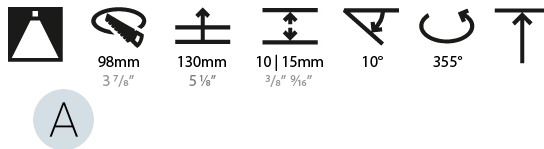

PHYSICAL

Shape: Round
Diameter (mm): 107
Diameter (in): 4 3/16
Height (mm): 112
Height (in): 4 7/16
Ceiling Thickness (mm): 10 / 12.5 / 15
Ceiling Thickness (in): 3/8 or 1/2 or 9/16
Min. Recessing Depth (mm): 130
Min. Recessing Depth (in): 5 1/8
Light Distribution: Adjustable / Downlight
Weight (kg): 0.485
Weight (lbs): 1.07
Fixture Finish: SSR / BKV / CWI / CRY / HAB / LAG / UFT / ITA / RUA / RUR / MIC / FTG / MYG / TWT / LOD / PUS / FRO / FUP / KIA / POP / BLS / SPG / MEY / GOH / GUM / CHC / COM / ABZ / JAG / OBR / MOS / ROR
Fixture Material: Aluminum Die Cast
Cut-out Measurements: 98mm / 3 7/8"

ELECTRICAL

Lamp Type: LED (Zhaga Standard)
Input Wattage (W): 15.5
Total Output Wattage (W): 13
Dimming: Tri-Mode (Non-Dimming and Phase Dimming (120Vac only) and 0-10V Dimming)
Driver Included: No
Driver Location: Recessed Housing
Driver Type: Constant Current - Universal
Driver Class: Class 2
Housing: See components
Input Voltage (V): 120 - 277
Constant Current (MA): 500

LED

Number of LEDs: 1
Color Temperature (°K): 2700 / 3000 / 3500 / 4000
Max. Delivered Lumen (lm): 940 / 980 / 1029 / 1050
Nominal Lumen (lm): 1386 / 1438 / 1511 / 1542
CRI: >90 CRI
Lamp Life (hrs): 50000

OPTICAL

Reflector: 20 / 40 / 60
Adjustability: Rotational 355°, Tilt 10°

RATINGS AND CERTIFICATIONS

Certified By: Certified for North American Standards
IP rating: IP20