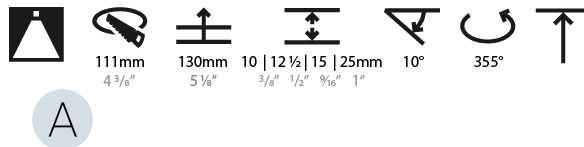

PHYSICAL

Shape: Round
Diameter (mm): 107
Diameter (in): 4 3/16
Height (mm): 112
Height (in): 4 7/16
Ceiling Thickness (mm): 10 / 12.5 / 15 / 25
Ceiling Thickness (in): 3/8 or 1/2 or 9/16 or 1
Min. Recessing Depth (mm): 130
Min. Recessing Depth (in): 5 1/8
Light Distribution: Adjustable / Downlight
Weight (kg): 0.609
Weight (lbs): 1.34
Fixture Finish: SSR / BKV / CWI / CRY / HAB / LAG / UFT / ITA / RUA / RUR / MIC / FTG / MYG / TWT / LOD / PUS / FRO / FUP / KIA / POP / BLS / SPG / MEY / GOH / GUM / CHC / COM / ABZ / JAG / OBR / MOS / ROR
Fixture Material: Aluminum Die Cast
Cut-out Measurements: Ø 111mm / 4 3/8"
Upon Request: Unique Ceiling Thickness

ELECTRICAL

Lamp Type: LED (Zhaga Standard)
Input Wattage (W): 16.5
Total Output Wattage (W): 14.7
Dimming: Dali Dimming
Driver Included: No
Driver Location: Recessed Housing
Driver Type: Constant Current - 120Vac
Driver Class: Class 2
Housing: See Components
Input Voltage (V): 120
Constant Current (MA): 350

LED

Number of LEDs: 1
Max. Delivered Lumen (lm): 770
Nominal Lumen (lm): 1140
CRI: >90 CRI
Lamp Life (hrs): 50000
Upon Request: RGB-W Tunable White Special Color Temperature Special LED

OPTICAL

Reflector: 20 / 40 / 60
Adjustability: Rotational 355°; Tilt 10°
Upon Request: Special Beam Angles

RATINGS AND CERTIFICATIONS

Certified By: Certified for North American Standards
IP rating: IP20