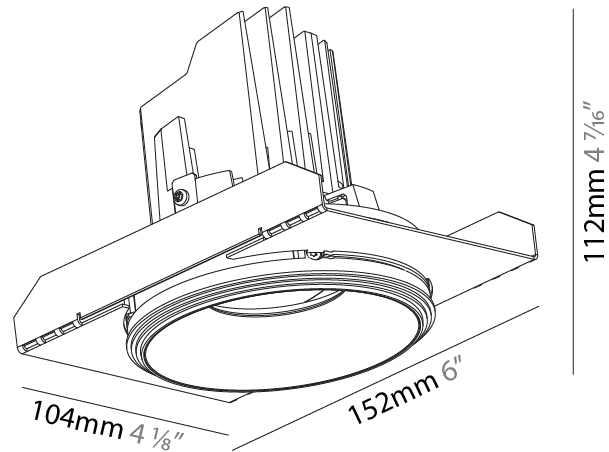

ELECTRICAL

Lamp Type: LED (Zhaga Standard)
Input Wattage (W): 13.2 / 16.5
Total Output Wattage (W): 12.1 / 14.7
Dimming: Tri-Mode (Non-Dimming and Phase Dimming (120Vac only) and 0-10V Dimming)
Driver Included: No
Driver Location: Recessed Housing
Driver Type: Constant Current - Universal
Driver Class: Class 2
Housing: See components
Input Voltage (V): 120 - 277
Constant Current (MA): 350

LED

Number of LEDs: 1
Color Temperature (°K): 2700 / 3000 / 3500 / 4000
Max. Delivered Lumen (lm): 850 / 950 / 1019 / 1040
Nominal Lumen (lm): 960 / 1070 / 1156 / 1180
CRI: >90 CRI
Efficiency (%): 88.5
Lamp Life (hrs): 50000
Upon Request: RGB-W Tunable White Special Color Temperature Special LED

OPTICAL

Reflector°: 10
Adjustability: Rotational 355°; Tilt 10°
Upon Request: Special Beam Angles

RATINGS AND CERTIFICATIONS

Zaneen Group Inc. © 2024, T 1800-388-3382, F 416-247-9319, www.zaneen.com
Certified By: Certified for North American Standards
Available for International specifications by adding "INT" at the end of the existing Model #. For assistance on 'custom' specifications, contact zteam@zaneen.com.
IP Rating: IP20
If a conflict occurs to supply the best product, we reserve the right to change specifications or materials without notice. The most recent specification sheets are found at zaneen.com